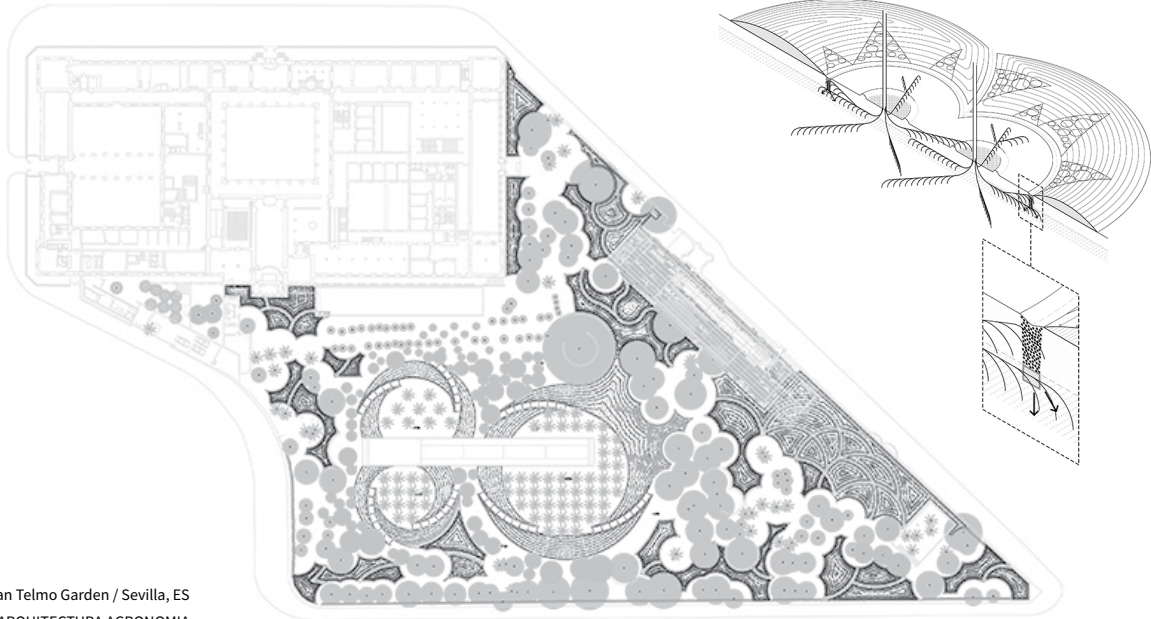

LA 610 DESIGN STUDIO

Assembly: Reconstructing the Campus Riverfront

San Telmo Garden / Sevilla, ES
ARQUITECTURA AGRONOMIA

Time M, W, F
1:00pm - 4:50pm

Office Hours H | 11:00-1:00

Location TBD

Credits 6

Instructor Michael Geffel, RLA
Department of Landscape Architecture
Lawrence Hall, Room 214
mgeffel@uoregon.edu

Prerequisites This is a continuation of the Winter 539 landform studio

Studio Description The emphasis of the third foundational studio will be on *assembly*: the combination and entanglement of objects to achieve a coherent whole. This studio offers the opportunity to demonstrate your capacity to see the construction of landscape as a complex assemblage of structural elements, theoretical insights, ecological systems, historical influences, etc... Working individually you will be immersed in the physicality of your project, integrating your technical and design skills to develop your schematic design at the human scale