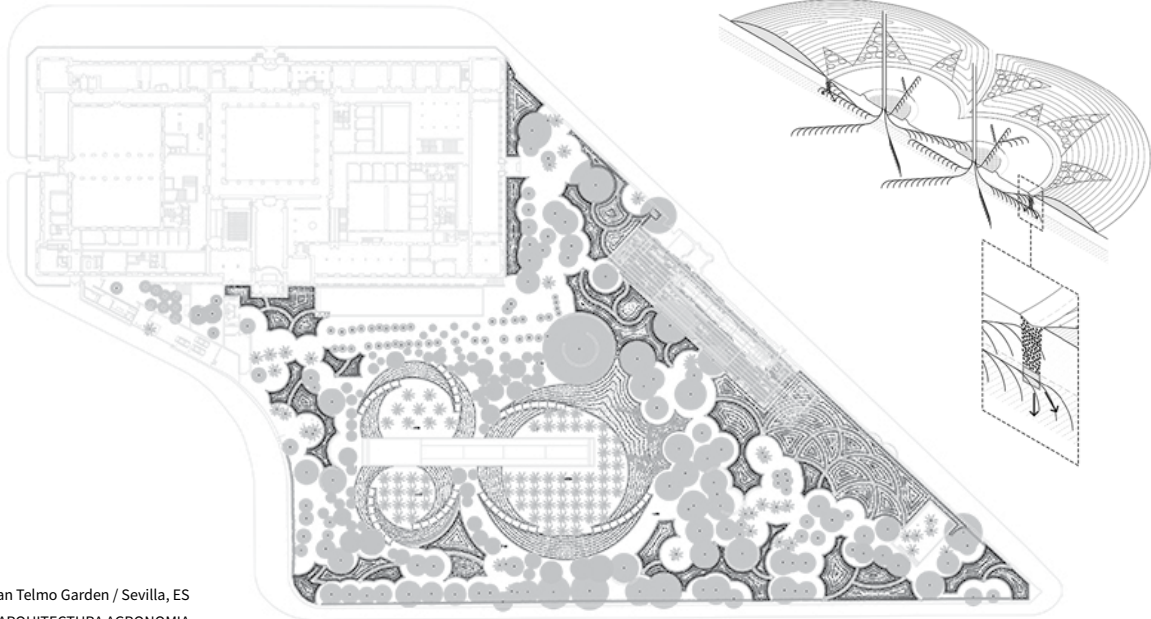

# LA 610 DESIGN STUDIO

## Assembly: Reconstructing the Campus Riverfront

San Telmo Garden / Sevilla, ES  
ARQUITECTURA AGRONOMIA

<b>Time</b>	Monday   1:00pm - 2:50pm Wednesday / Friday   1:00pm - 4:50pm	<b>Office Hours</b>	T/R 12pm - 1pm
-------------	--	---------------------	----------------

<b>Prerequisites</b>	This is a continuation of the Fall & Winter Design & Process Studios (LA 610)
----------------------	---

<b>Studio Description</b>	The emphasis of the third foundational studio will be on <b>assembly</b> : the combination and entanglement of objects to achieve a coherent whole. This studio offers the opportunity to demonstrate your capacity to see the construction of landscape as a complex assemblage of structural elements, theoretical insights, ecological systems, historical influences, etc... Working individually you will be immersed in the physicality of your project, integrating your technical and design skills to develop your schematic design at the human scale.
---------------------------	--